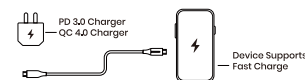

Introductions for Use

1. The cable supports both fast charging and data transfer.
2. A quick-charge-certified charger and a device capable of the same are required for quick charge.
3. The LED indicator will light up while charging or syncing.